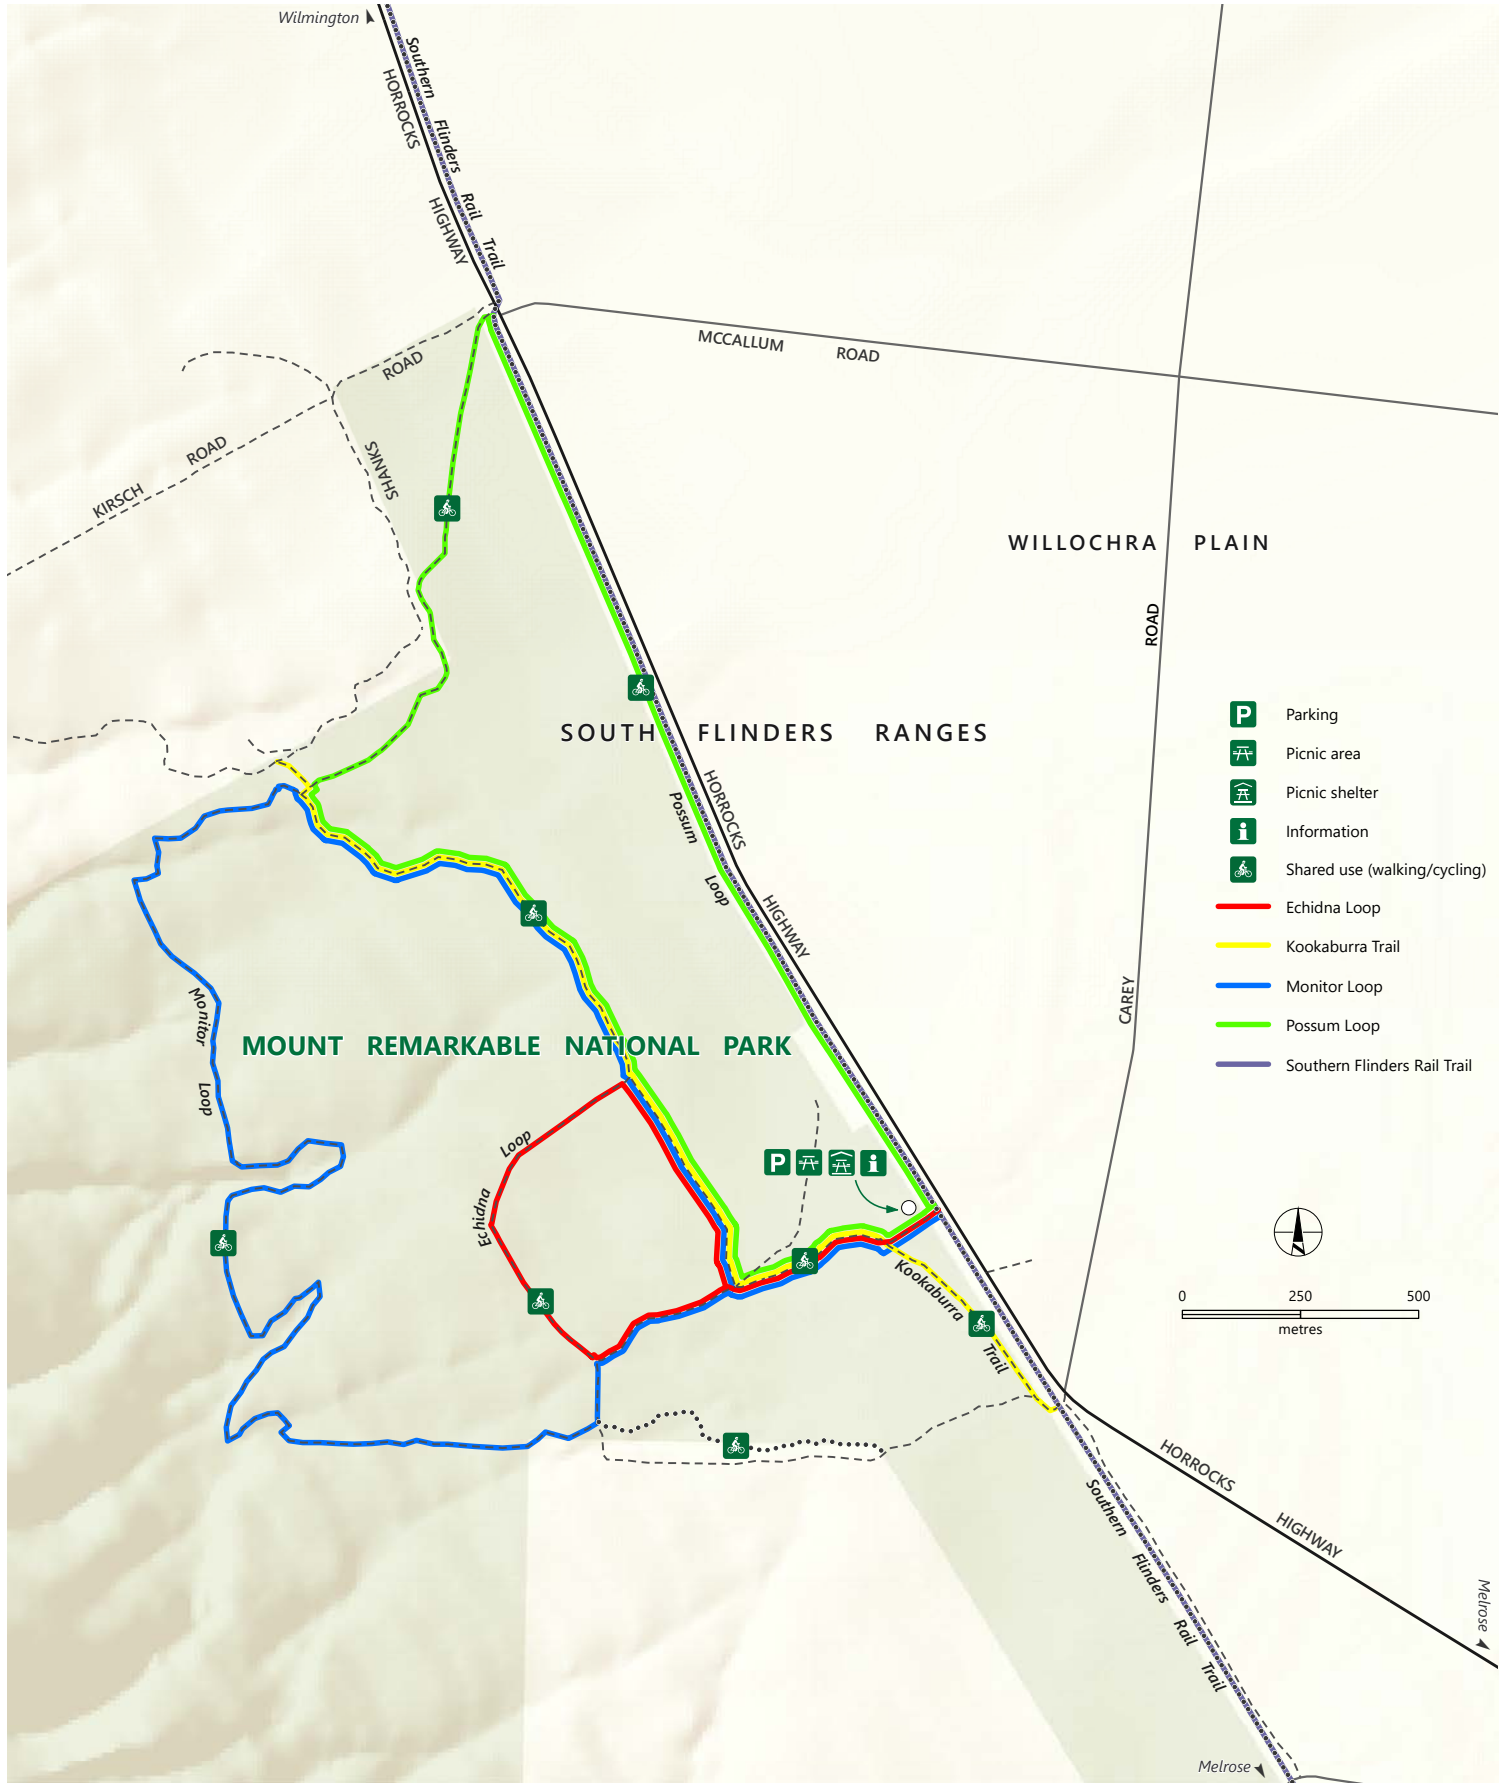

# Mount Remarkable National Park

## Willowie Forest

Government of South Australia

- Sealed road
- Unsealed road
- Track (Authorised vehicles only)
- Mount Remarkable National Park
- Shared use trail

DEW does not guarantee that this map is error free. Use of the map is at the user's sole risk and the information contained on the map may be subject to change without notice. Cartography by DEW, Mapland - 2020